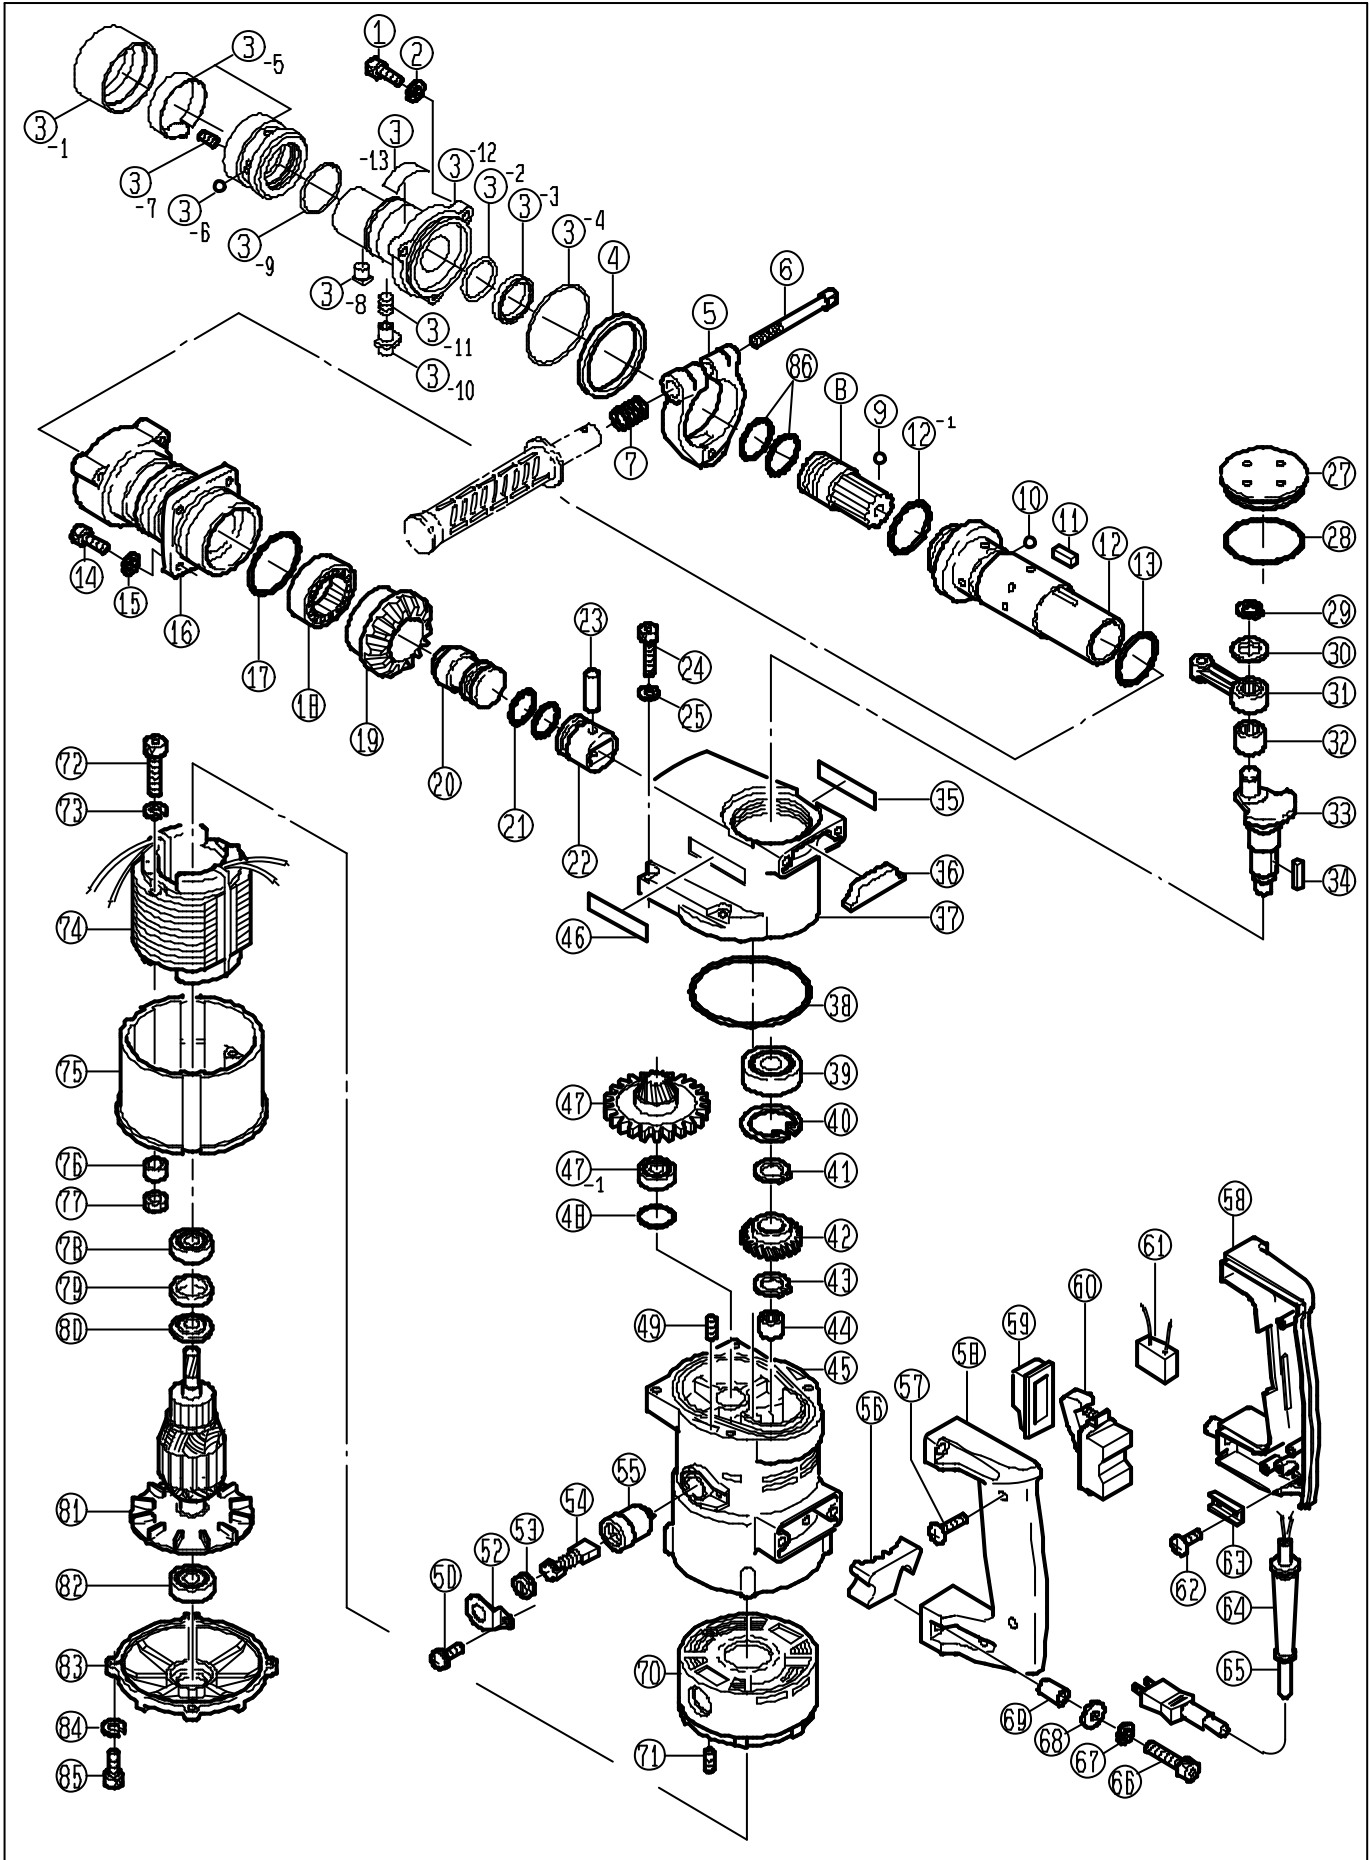

ROTARY HAMMER "HEX" ED-382NP

ROTARY HAMMER "HEX" ED-382NP